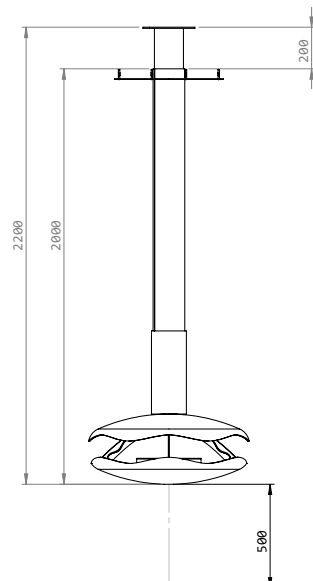

Standard unit price (lacquered steel)

€4.690,00

Rusted Corten steel version

€4.990,00