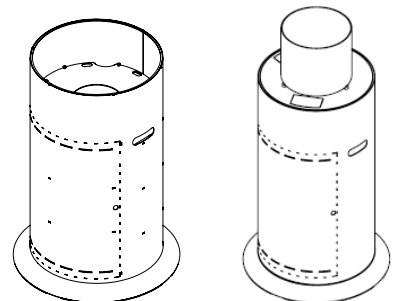

OPTION

Fire round Support: Black lacquered steel (+ €2.195.00)

Fire round Support: Rusted corten steel (+€2.405.00)

Standard unit price
(brushed stainless steel)

€5.990,00

Black lacquered steel

€6.090,00

Black titanium - coated
brushed stainless steel

€6.290,00

Black titanium - coated
polished stainless steel

€6.340,00

Fire round support