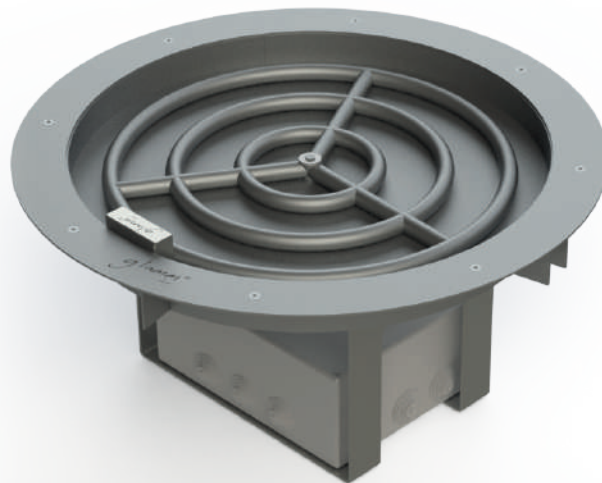

Open

Power

5-20 kW

Accessories

Fuel compartment cover in black lacquered steel **(+€150,00 - net price)**

Fuel compartment cover in brushed steel **(+€290,00 - net price)**

Standard unit price

€4.350,00