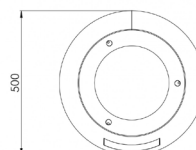

Standard unit price

€1.565,00