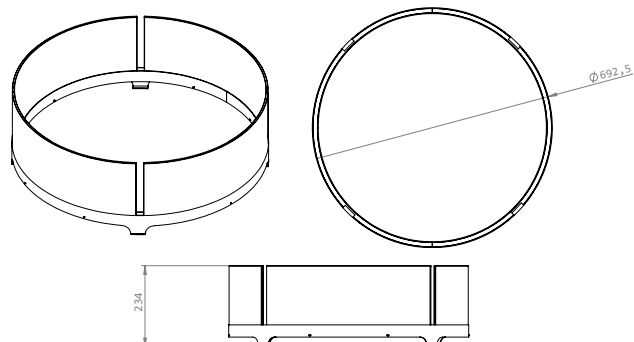

Glass for gas combustion zone

Accessories

Fuel compartment cover in black lacquered steel **(+€150,00 - net price)**

Fuel compartment cover in brushed steel **(+€290,00 - net price)**