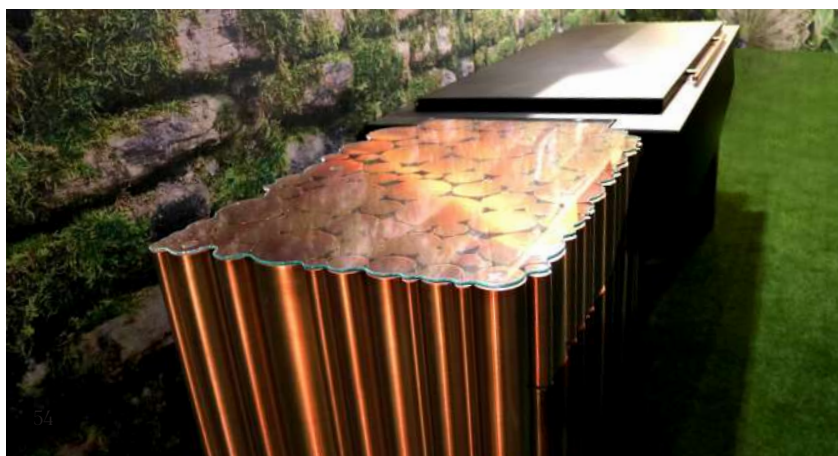

La bohème

Code: FJ00140

BARBECUE

Materials

AISI 316 stainless steel

Finishings

Brushed AISI 316 stainless steel

Black lacquered AISI 316 stainless steel **(+€275,00)**

Brushed AISI 316 stainless steel coated copper **(+€1.315,00)**

Weight

400-500 kg | 881.8-1102.3 lbs

Accessories

Ash vacuum cleaner included

Protection cover included

Barbecue mitt included

Cooking grill included

Black tempered glass **(+€475,00)**

OPTION CHARCOAL

Dimensions

W2500 x D660 x H1457 mm

W98.4 x D26 x H57.4"

OPTION CHARCOAL GRILL + GAS HOB (+€1.565,00)

Dimensions

W2995 x D660 x H1457 mm

W117.9 x D26 x H157.4"

OPTION GAS GRILL + OVEN (+€6.215,00)

Dimensions

W3077 x D660 x H1457 mm

W121.1 x D26 x H57.4"

OPTION GAS GRILL + OVEN + GAS HOB (+€7.590,00)

Dimensions

W3387 x D660 x H1457 mm

W133.3 x D23 x H57.4"

Standard unit price

€20.635,00