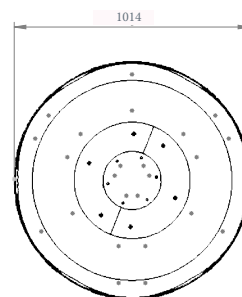

Standard unit price (lacquered steel)

€11.990,00

Black titanium-coated polished stainless steel version

€13.990,00