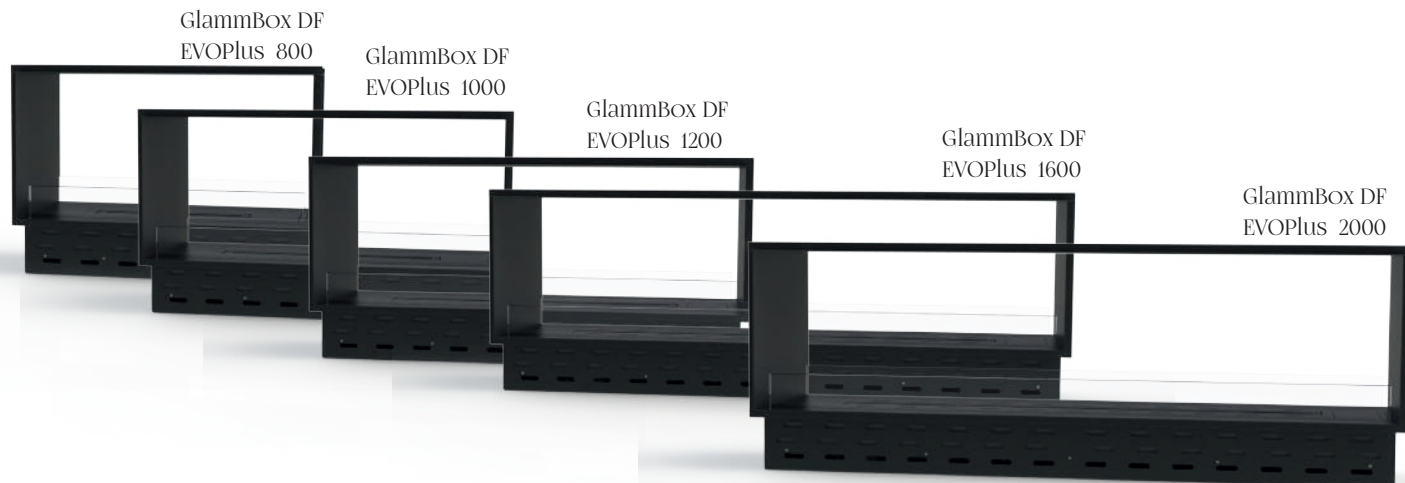

CreationEVOPlus

GlammBox DF

Code: PJ00191

AUTOMATIC FIRE LINE

Materials

Steel

Finishings

Lacquered stainless steel

Dimensions

From W800 x D417 x H400
to W2000 x D417 x H400

Weight

55-154 kg | 121.3-339.5 lbs

Recommended minimum area

14-59 m² | 161.5-635.1 sqft

Filling system

Local filling system included

Automatic displaced filling system (+€599,00)

COMBUSTION ZONE

Materials

Black ceramic - coated brushed stainless steel

Fuel

Bioethanol

Ignition Mode

Remote control and display

Tank

3 L, 5 L and 8 L

Power

2.25-9 kW

Autonomy

3-8 hours

Black lacquered
steel
(standard unit price)

Model	Dimensions (W x D x H) (mm | inches)	Weight (kg | lbs)	Tank (L)	Combustion zone	Autonomy (hours)		Power (kW)	Recommended min.area (sqm/sft)	Standard unit price (burner in lacquered steel)*
					min.	max.			
800	Interior	800 x 360 x 400 31.5 x 12.4 x 15.8	35	400	6	8	2	15	€6.090,00
	Exterior	864 x 392 x 595 37.8 x 13.7 x 25.3	77.2					161.5	
1000	Interior	1000 x 360 x 400 39.4 x 12.4 x 15.8	42	600	4	5	3,4	21	€6.410,00
	Exterior	1064 x 392 x 595 45.7 x 13.7 x 25.3	92.6					226	
1200	Interior	1200 x 360 x 400 47.2 x 12.4 x 15.8	48	800	5	6	4,5	29	€7.050,00
	Exterior	1264 x 392 x 595 53.5 x 13.7 x 25.3	105.8					312	
1600	Interior	1600 x 360 x 400 63 x 12.4 x 15.8	75	1200	3	4	6,75	44	€8.050,00
	Exterior	1666 x 393 x 597 69.3 x 13.7 x 25.3	165.3					473	
2000	Interior	2000 x 360 x 400 78.7 x 12.4 x 15.8	92	1600	4	5,5	9	59	€8.850,00
	Exterior	2066 x 393 x 597 86 x 13.7 x 25.3	202.8					635	

*For other burner finishings, please consult page 31.