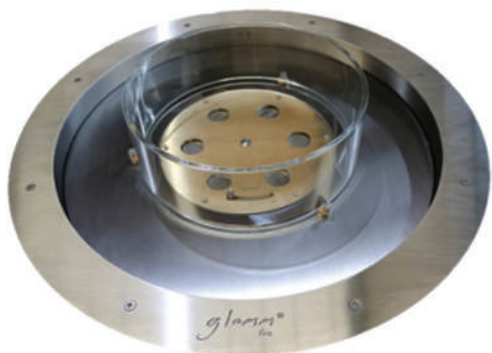

Combustion Zones

Bioethanol

Code: PJ00149-03

Standard unit price

€2.090,00