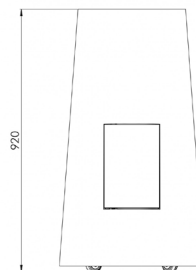

Standard unit price

€1.565,00