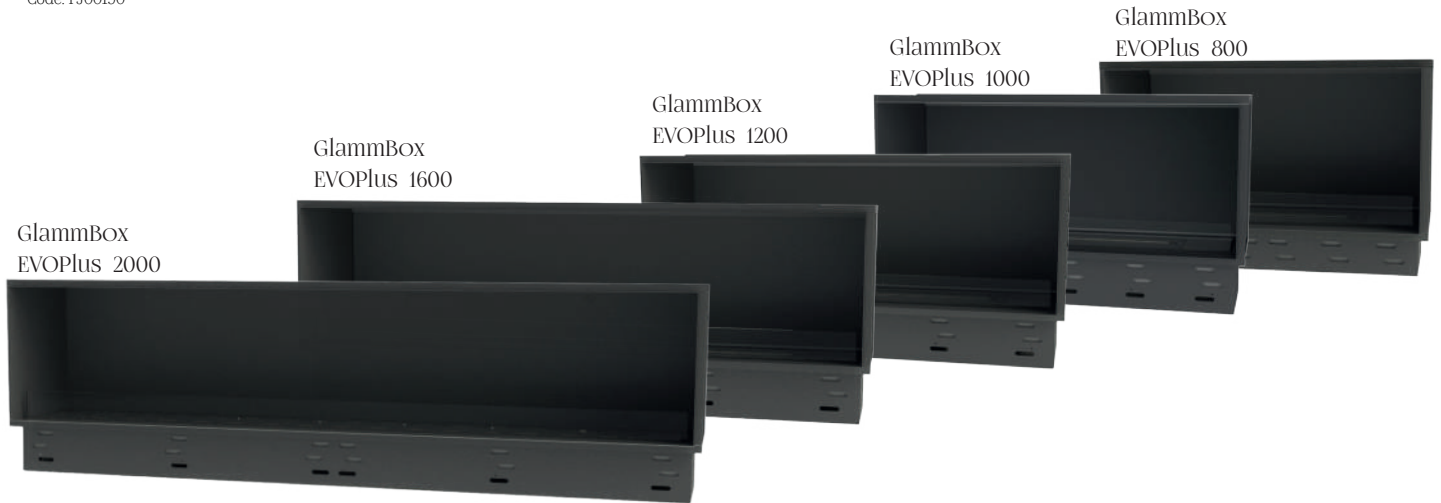

CreationEVOPlus GlammBox

Code: PJ00190

AUTOMATIC FIRE LINE

Materials

Steel

Finishings

Lacquered stainless steel

Dimensions

From W800 x D417 x H400
to W2000 x D417 x H400

Weight

55-154 kg | 121.3-339.5 lbs

Recommended minimum area

14-59 m² | 161.5-635.1 sqft

Filling system

Local filling system included

Automatic displaced filling system (+ €599.00)

COMBUSTION ZONE

Materials

Black ceramic -coated brushed stainless steel

Fuel

Bioethanol

Ignition Mode

Remote control and display

Tank

3 L, 5 L and 8 L

Power

2.25-9 kW

Autonomy

3-8 hours

Black lacquered
steel
(standard unit price)

Model	Dimensions (W x D x H) (mm | inches)	Weight (kg | lbs)	Tank (L)	Combustion zone	Autonomy (hours) min. max.	Power (kW)	Recommended min.area (sqm|sft)	Standard unit price (burner in lacquered steel)*	Option Black Glass mirror
800	Interior 800 x 360 x 400 31.5 x 12.4 x 15.8	35	3	400	6 8	2	15 161.5	€5.990,00	+€290,00
	Exterior 864 x 392 x 595 37.8 x 13.7 x 25.3	77.2							
1000	Interior 1000 x 360 x 400 39.4 x 12.4 x 15.8	42	3	600	4 5	3,4	21 226	€6.310,00	+€340,00
	Exterior 1064 x 392 x 595 45.7 x 13.7 x 25.3	92.6							
1200	Interior 1200 x 360 x 400 47.2 x 12.4 x 15.8	48	5	800	5 6	4,5	29 312	€6.950,00	+€390,00
	Exterior 1264 x 392 x 595 53.5 x 13.7 x 25.3	105.8							
1600	Interior 1600 x 360 x 400 63 x 12.4 x 15.8	75	5	1200	3 4	6,75	44 473	€7.950,00	+€490,00
	Exterior 1666 x 393 x 597 69.3 x 13.7 x 25.3	165.3							
2000	Interior 2000 x 360 x 400 78.7 x 12.4 x 15.8	92	8	1600	4 5,5	9	59 635	€8.750,00	+€610,00
	Exterior 2066 x 393 x 597 86 x 13.7 x 25.3	202.8							

*For other burner finishings, please consult page 31