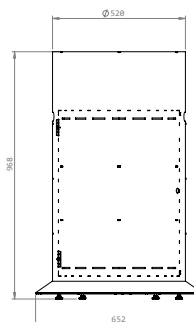

OPTION

Fire round Support: Black lacquered steel (+ €2.195.00)

Fire round Support: Rusted corten steel (+€2.405.00)

Standard unit price
(brushed stainless steel)

€5.990,00

Black lacquered steel

€6.090,00

Black titanium - coated
brushed stainless steel

€6.290,00

Black titanium - coated
polished stainless steel

€6.340,00

Fire round support