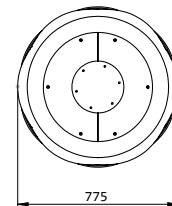

Standard unit price (lacquered steel)

€4.690,00

Rusted Corten steel version

€4.990,00