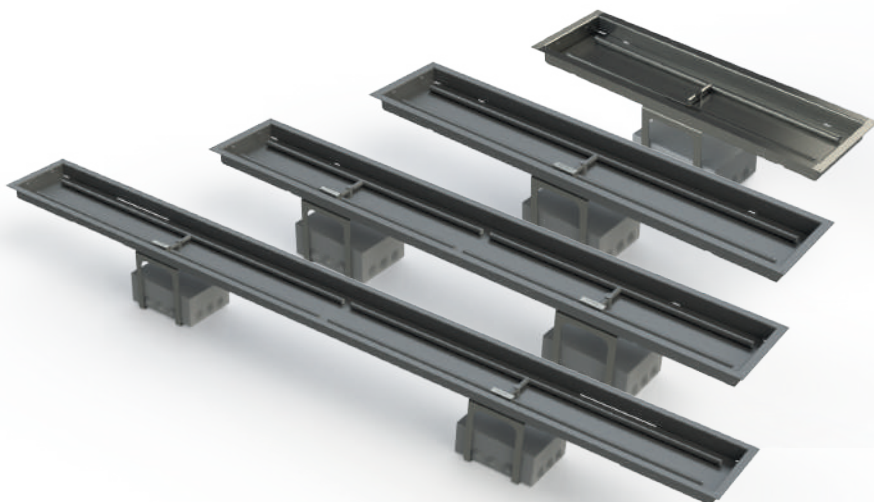

Gas combustion zone

Rectangular

Code: PJ00183

GAS FIRE

Materials

AISI 316 stainless steel

Finishings

Brushed AISI 316 stainless steel

Dimensions

1000. W1000 x D300 X H310 mm

W39.4 x D11.8 x H12.2"

1500. W1500 x D300 X H310 mm **(€3.810,00)**

W59.1 x D11.8 x H12.2"

2000. W2000 x D300 X H310 mm **(€4.990,00)**

W78.7 x D11.8 x H12.2"

3000. W3000 x D300 X H310 mm **(€6.265,00)**

W118.1 x D11.8 x H12.2"

Weight

35-90 kg | 77.6-198.4 lbs

Accessories

Combustion zone decorative stones (decorative marbles stones 3 kg) **(+€25,00)**

Decorative ceramic logs (each pack has 5 units) **(+€150,00)**

Set of 4 high temperature resistant glass:

1000. **(+€355,00)** | 1500. **(+€495,00)**

2000. **(+€640,00)** | 3000. **(+€995,00)**

Decorative glass (500g):

- Ceramic large black **(+€25,00)**

- Ceramic large bronze **(+€25,00)**

- Ceramic large copper **(+€25,00)**

- Ceramic large pacific blue **(+€25,00)**

- Classic large grey **(+€25,00)**

- Premium large black reflective **(+€35,00)**

- Premium large bronze reflective **(+€35,00)**

- Premium large gold reflective **(+€35,00)**

- Premium large pacific blue **(+€35,00)**

Volcanic stone **(+€25,00)**

Wi-Fi Box **(+€300,00 - net price)**

COMBUSTION ZONE

Fuel

Propane gas / Butane gas / Natural gas

Ignition mode

Remote control

Type of combustion

Open

Power

19-57,6 kW

Accessories

Fuel compartment cover in brushed stainless steel:

1000. **(+€300,00 - net price)**

1500. **(+€450,00 - net price)**

2000. **(+€600,00 - net price)**

3000. **(+€900,00 - net price)**

Standard unit price

€3.290,00