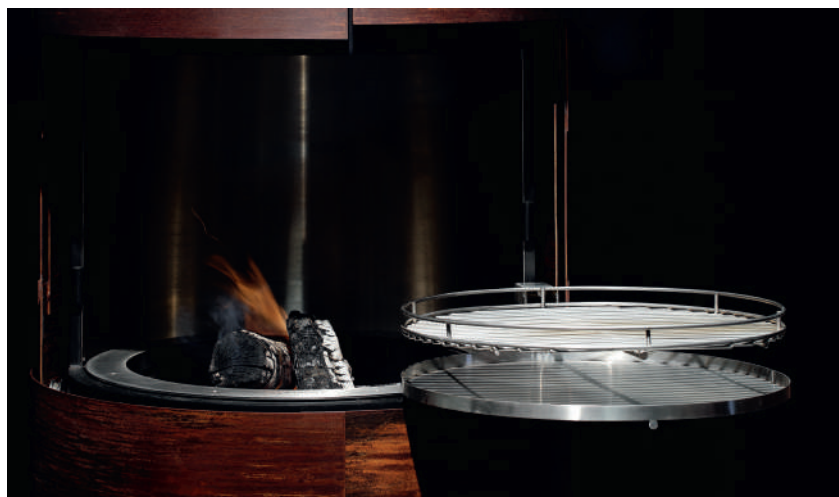

Fuel

Firewood / Charcoal

Black
lacquered steel

Rusted
corten steel

Varnished
corten steel

Standard unit price (black lacquered steel)

€12.240,00

GAS