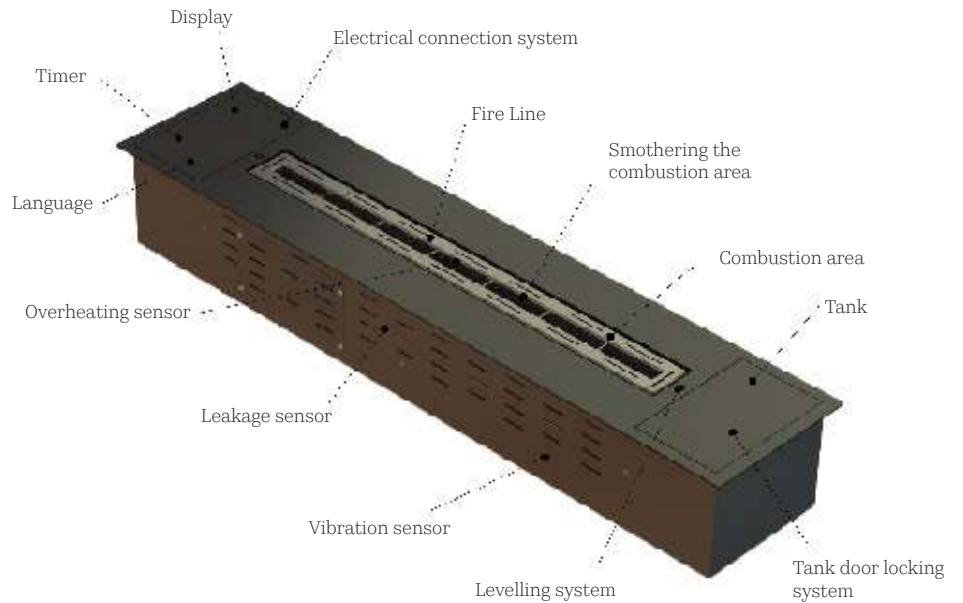

Cre7ionEVOPlus 600 Lite

Code: PJ00153

AUTOMATIC FIRE LINE

Materials

Stainless steel

Finishings

Brushed stainless steel

Black lacquered stainless steel

COMBUSTION ZONE

Materials

Brushed stainless steel

Dimensions

600 mm

Fuel

Bioethanol

Ignition Mode

Remote control and display

Tank

3,5 L

Filling system

Manual filling

Cre7ionEVOPlus 600 lite differences:

- -Batteries connection is optional (+ €300.00)
- -Manual filling system included
- -Home automation not available
- -Combustion zone in brushed stainless steel

Model	Dimensions (W x D x H) (mm | inches)	Weight (kg | lbs)	Tank (L)	Autonomy (hours)		Power (kW)	Recommended min.area (sqm|sft)	Standard unit price (brushed stainless steel)	Black lacquered unit price		
				min.	max.						
600_{lite}	Model	955 x 210 x 160 37.6 x 8.3 x 6.3	22	3.5	5	6	3.4	21	€3795,00	€3870,00	
	Built in hole	935x 190 x >170 45.1x 7.5 x >6.7	51.8								226