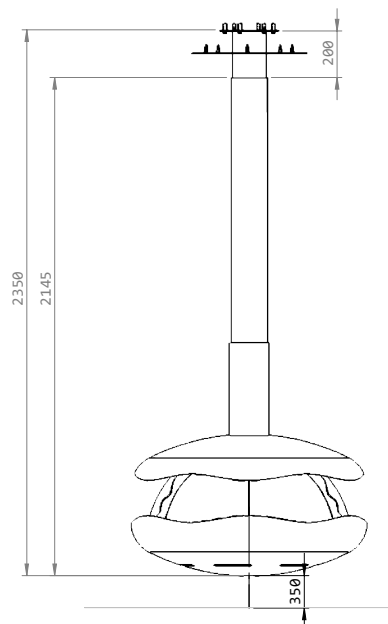

Standard unit price (lacquered steel)

€11.990,00

Black titanium-coated polished stainless steel version

€13.990,00