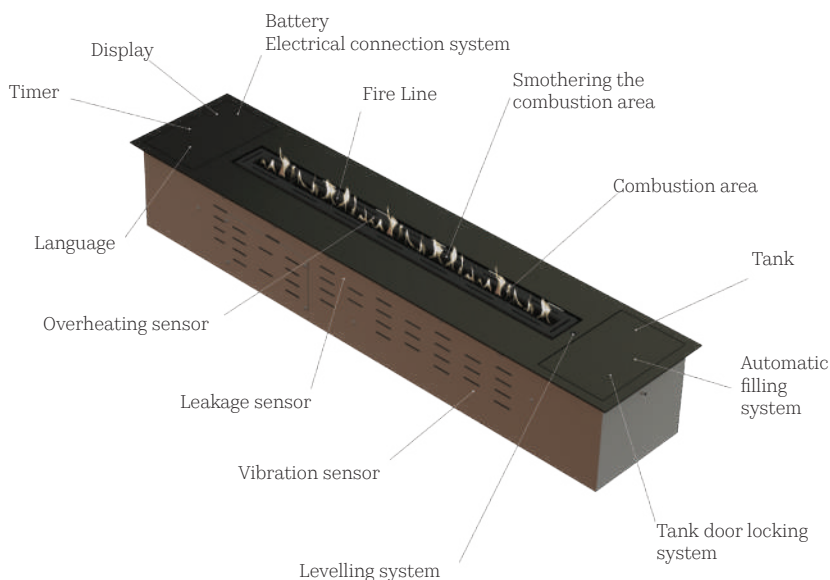

Crea7ionEVOPlus

Fire line

Code: PJ00153

AUTOMATIC FIRE LINE

Materials

Stainless steel

Finishings

Brushed stainless steel

Black lacquered stainless steel

Black titanium-coated brushed stainless steel

Polished stainless steel*

Black titanium-coated polished stainless steel

COMBUSTION ZONE

Materials

Black ceramic-coated brushed stainless steel

Dimensions

Customizable in various sizes from 400mm to 2400mm

Fuel

Bioethanol

Ignition Mode

Remote control and display

Tank

3 L, 5 L, 8 L and 10 L

Filling system

Local filling system included

Automatic displaced filling system (+ €599.00)

Model	Dimensions (W x D x H) (mm | inches)	Weight (kg | lbs)	Tank (L)	Autonomy (hours)		Power (kW)	Recommended min.area (sqm/sft)	Standard unit price (brushed stainless steel)	Black lacquered unit price	Black titanium coated brushed stainless steel	Black titanium coated polished stainless steel*		
				min.	max.								
400	Model	766 x 210 x 160 30.2 x 8.3 x 6.3	21	3	6	8	2	15	€4315,00	€4390,00	€4615,00	€4665,00	
	Built in hole	746 x 190 x >170 29.4 x 7.5 x >6.7	46.3										161.5
600	Model	955 x 210 x 160 37.6 x 8.3 x 6.3	22	3	4	5	3.4	21	€4.495,00	€4.570,00	€4.795,00	€4.845,00	
	Built in hole	935x 190 x >170 45.1 x 7.5 x >6.7	51.8										226
800	Model	1166 x 210 x 160 45.9 x 8.3 x 6.3	29	5	5	6	4.5	29	€4.810,00	€4.885,00	€5.110,00	€5.160,00	
	Built in hole	1146 x 190 x >170 45.1 x 7.5 x >6.7	63.9										312.2
1200	Model	1566 x 210 x 160 61.7 x 8.3 x 6.3	42	5	3	4	6.75	44	€5.430,00	€5.580,00	€6.130,00	€6.180,00	
	Built in hole	1546 x 190 x >170 60.9 x 7.5 x >6.7	92.9										473.6
1600	Model	1966 x 210 x 160 77.4 x 8.3 x 6.3	51	8	4	5.5	9	59	€6.025,00	€6.175,00	€6.725,00	€6.775,00	
	Built in hole	1946 x 190 x >170 76.6 x 7.5 x >6.7	121.3										635.1
2000	Model	2366 x 210 x 160 93.2 x 8.3 x 6.3	64	10	4	6	15	96	€7.630,00	€7.780,00	€8.330,00	€8.380,00	
	Built in hole	2346 x 190 x >170 92.4 x 7.5 x >6.7	141.1										1033.4
2400	Model	2766 x 210 x 160 108.9 x 8.3 x 6.3	73.5	10	3.5	5	17	110	€8.685,00	€8.835,00	€9.385,00	€9.435,00	
	Built in hole	2746 x 190 x >170 108.1 x 7.5 x >6.7	162										1184

*The finishing polished stainless steel has the same price as the black titanium coated polished stainless steel