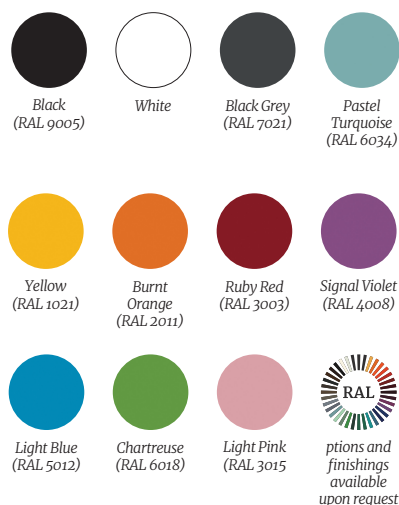

Tabletop Bliss*

Code: FJ00171

TABLETOP

Materials

Lacquered steel
Stainless steel

Finishings

Lacquered steel

Dimensions

Ø158 x H246 mm

Ø6.2 x H9.7".

Weight

2.5 kg | 5.5 lbs

Protection

High temperature resistant glass

Tabletop support (+ €115.00)

BURNER

Fuel

Bioethanol

Tank

400 ml

Ignition Mode

Manual

Autonomy

3:00 hours

*The Minimum Order Quantity (MOQ) is 5 units (applicable only for the first order of tabletops / models may be different)

Standard unit price

€225,00