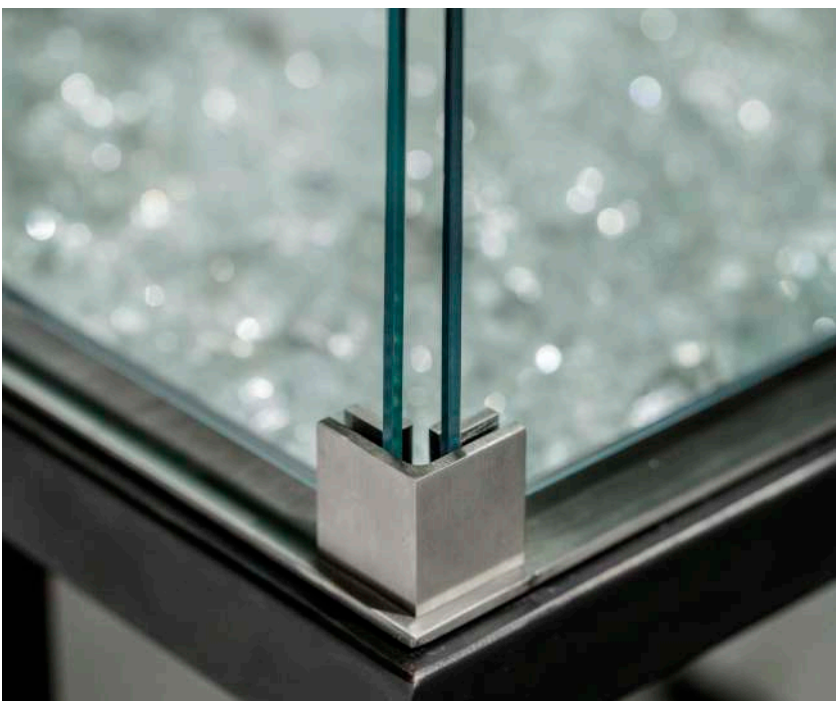

Gas combustion zone

Rectangular

Code: PJ00183

GAS FIRE

Materials

AISI 316 stainless steel

Finishings

Brushed AISI 316 stainless steel

Dimensions

1000. W1000 x D300 X H310 mm

W39.4 x D11.8 x H12.2"

1500. W1500 x D300 X H310 mm **(€3.810,00)**

W59.1 x D11.8 x H12.2"

2000. W2000 x D300 X H310 mm **(€4.990,00)**

W78.7 x D11.8 x H12.2"

3000. W3000 x D300 X H310 mm **(€6.265,00)**

W118.1 x D11.8 x H12.2"

Weight

35-90 kg | 77.6-198.4 lbs

Accessories

Combustion zone decorative stones (decorative marbles stones 3 kg) **(+€25,00)**

Decorative ceramic logs (each pack has 5 units) **(+€150,00)**

Set of 4 high temperature resistant glass:

1000. **(+€355,00)** | 1500. **(+€495,00)**

2000. **(+€640,00)** | 3000. **(+€995,00)**

Decorative glass (500g):

- Ceramic large black **(+€25,00)**

- Ceramic large bronze **(+€25,00)**

- Ceramic large copper **(+€25,00)**

- Ceramic large pacific blue **(+€25,00)**

- Classic large grey **(+€25,00)**

- Premium large black reflective **(+€35,00)**

- Premium large bronze reflective **(+€35,00)**

- Premium large gold reflective **(+€35,00)**

- Premium large pacific blue **(+€35,00)**

Volcanic stone **(+€25,00)**

Wi-Fi Box **(+€300,00 - net price)**

COMBUSTION ZONE

Fuel

Propane gas / Butane gas / Natural gas

Ignition mode

Remote control

Type of combustion

Open

Power

19-57,6 kW

Accessories

Fuel compartment cover in brushed stainless steel:

1000. **(+€300,00 - net price)**

1500. **(+€450,00 - net price)**

2000. **(+€600,00 - net price)**

3000. **(+€900,00 - net price)**

Standard unit price

€3.290,00