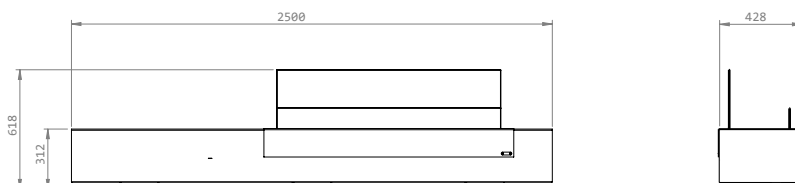

Crea7ionEVOPlus

Loft

Code: FJ00152

FIREPLACE

Materials

Steel or corten steel

Finishings

Black lacquered steel

Varnished corten steel

Rusted corten steel

Dimensions

W2500mm x D428mm x H618mm

W98.4" x D16.9" x H24.1"

Weight

155 kg | 341.7 lbs

Recommended minimum area

29 m² | 312.2 sft

Accessories

High temperature resistant glass included

Black high temperature resistant glass included

COMBUSTION ZONE

Model

Crea7ionEVOPlus 800

Finishings

Black lacquered stainless steel

Fuel

Bioethanol

Ignition Mode

Remote control and display

Tank

5 L

Power

4.5 kW

Autonomy

4-6 hours

Lacquered steel version

€7.990,00

Rusted Corten steel or Varnished corten steel version

€8.790,00