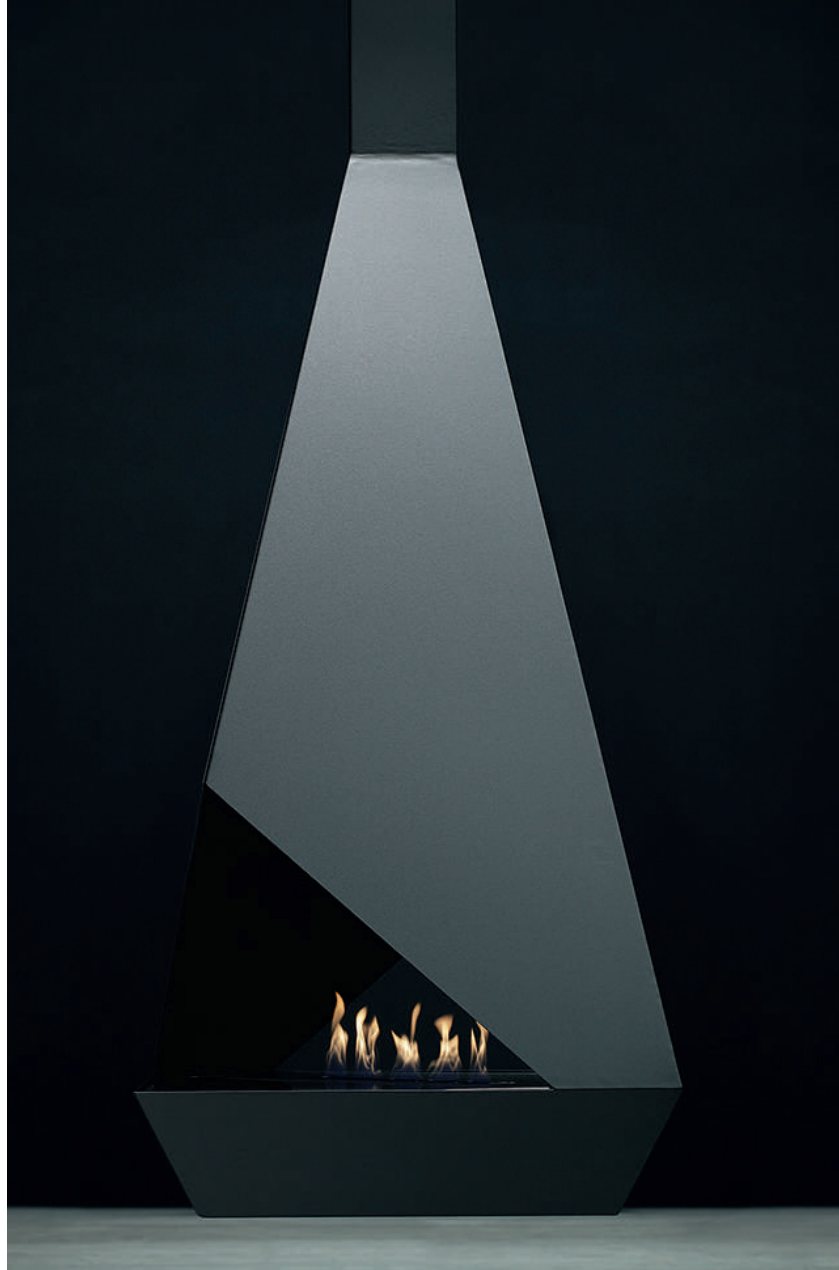

Crea7ionEVOPlus

Συδθχυς

Code: PJ00195

FIREPLACE

Materials

Steel

Finishings

Black lacquered steel

Dimensions

W1200 x D1200 x W2200-2400 mm

W47.2 x D47.2 x W86.6-94.5"

Weight

184 kg | 405.7 lbs

Recommended minimum area

15 m² | 161.5 sft

Option

Add 500 mm | 19.7" to the tube: **(+€150.00)**

COMBUSTION ZONE

Model

Crea7ionEVOPlus Fire Line 400

Finishings

Black lacquered stainless steel

Black titanium-coated polished stainless steel

Fuel

Bioethanol

Ignition Mode

Remote control and display

Tank

3 L

Power

2.25 kW

Autonomy

6-8 hours