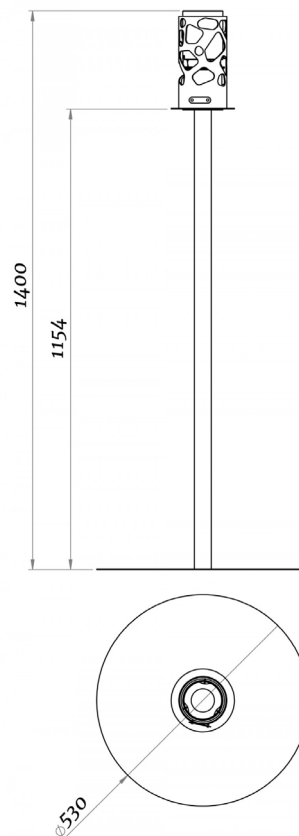

Tabletop Tile*

Code: FJ00171

TABLETOP

Materials

Lacquered steel
Stainless steel

Finishings

Lacquered steel

Dimensions

Ø158 x H270 mm

Ø6.2 x H10.6"

Weight

2.5 kg | 5.5 lbs

Protection

High temperature resistant glass

Tabletop support (+ $115.00)

BURNER

Fuel

Bioethanol

Tank

400 ml

Ignition Mode

Manual

Autonomy

3:00 hours

*The Minimum Order Quantity (MOQ) is 5 units (applicable only for the first order of tabletops / models may be different)

Standard unit price

€225,00